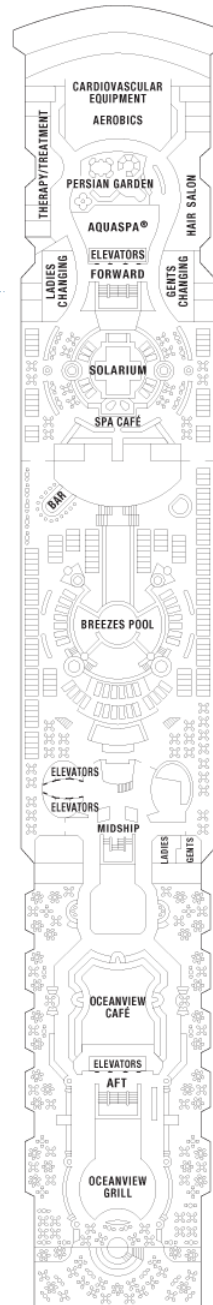

Join us on a Virtual Tour and experience the true luxury of Celebrity.

Find your Stateroom:

Select your sailing date and enter your Stateroom Number below.

- Convertible sofa bed
- ▲ One upper berth
- ♿ Wheelchair-accessible stateroom featuring roll-in shower
- Connecting staterooms
- Sofa
- ▲▲ Two upper berths

Public Areas on this Deck

AquaSpa® by Elemis

In the serene environment of this world-class spa, you can enjoy treatments including Thalassotherapy seawater baths and Rasul body care, featuring medicinal muds and an herbal steam bath.

Fitness Center

In our fitness center you can meet with a personal trainer, take a fitness class, try our resistance swimming pool or challenge yourself on our state-of-the-art exercise equipment.

AquaSpa Café

With a menu that features delicious, light, health-conscious fare, the AquaSpa Café is a great way to reward yourself any time of day or night.

Persian Garden

Accompanied by the calming strains of new age music, enjoy the warmth of a relaxing steam or treat your skin to the solitude found in a private sauna.

Breezes Pool

For those who feel that spending time by a beautiful pool is what a cruise is all about, then the Breezes Pool is sure to please. An idyllic setting for basking in the sun or cooling off with a dip in our saltwater pools, the Breezes Pool is also the perfect place to crack open the latest bestseller.

Not from United States? | [Register to receive emails](#) | [Check Your Itinerary Changes](#) | [See Frequently Asked Questions](#) | [Visit Azamara Club Cruises](#)

[Research Celebrity Cruises](#)

Find a Travel Agent
Order a Celebrity Brochure

[Manage Your Reservation](#)

Complete Your Online Check-in

[News and Announcements](#)

Introducing Celebrity Life